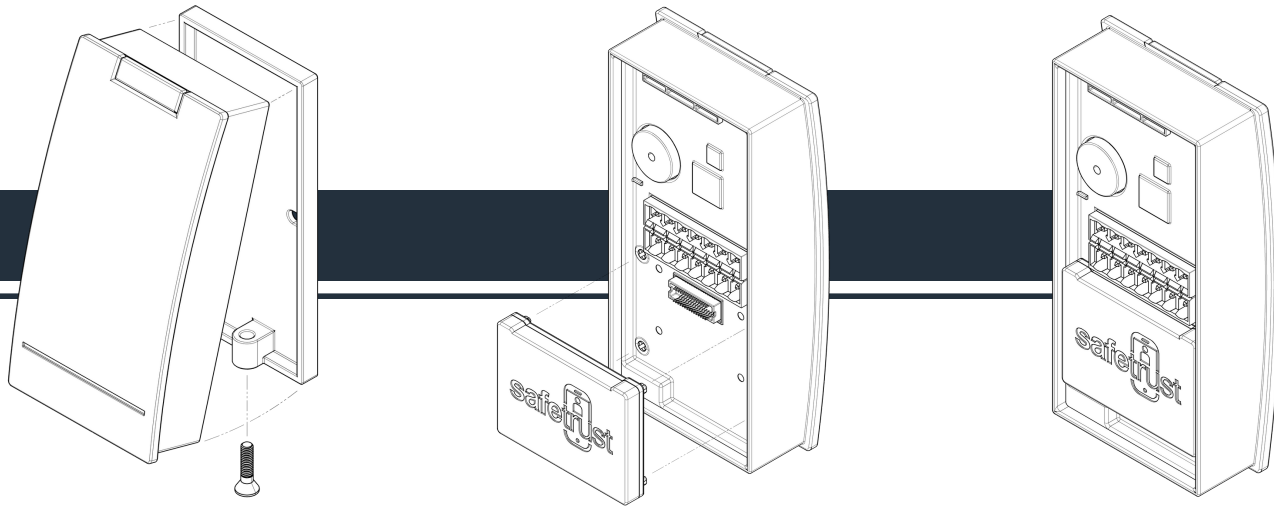

With a simple plug-in installation that requires no re-wiring, the SABRE MODULE delivers enterprise-grade security with leading touchless mobile access technology and support for MIFARE DESFire EV2 and EV3 credentials from any credential supplier.

The SABRE MODULE also upgrades the host reader into a full IoT connected sensor, providing active scanning of BLE-enabled devices, with additional support for Thread and Zigbee.

How to order

To place an order for the SABRE MODULE, please contact us at sales@safetrust.com.

Upgrade in 30 seconds, without any re-wiring

1. Remove reader from wall bracket

Remove the mounting screw and pull the reader in an 'out and upward' motion to remove it from the wall mount bracket.

2. Plug in the SABRE MODULE

Position the SABRE MODULE onto the reader's connector and press firmly to make a solid connection. (Note that the reader's connector is below the wiring — pictured above as a terminal strip but the wiring may alternatively be pigtail.)